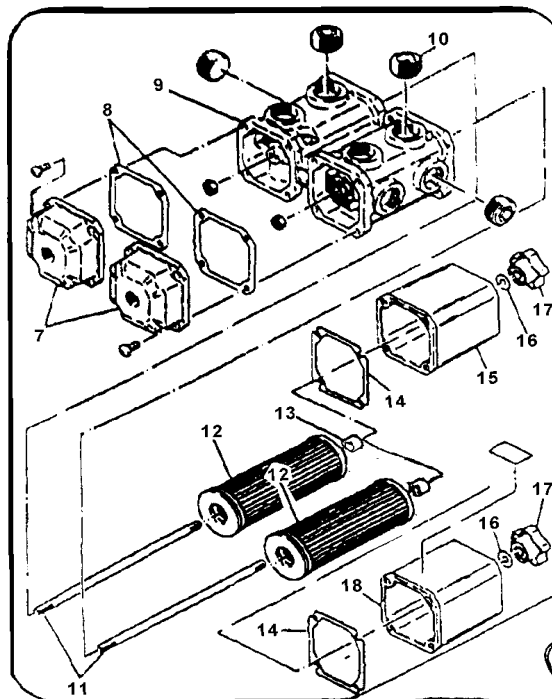

#	Part name	Part number	
1	Vacuum Regulator	3039289010	1
2	Pressure Regulator	3000049010	1
3	Pressure Gauge	4002320010	1
4	Vacuum gauge	4039371010	1
*5	<i>SDX Case Complete</i>		1
6	Manifold Bolt		2
*7	<i>Manifold Cap</i>	3039287020	2
8	Manifold Cap Gasket	3039292010	2
9	SDX Case	1031013010	1
10	Plug	4039361010	
11	Filter Rod	4039360040	2
12	Filter	4000028010	2
13	Spring	40393590010	2
14	Filter Gasket	3039263010	2
15	Filter Case KRX-3	3039259010	1
16	Gasket Washer	4000695010	2
17	Knob	4034947010	2
18	Muffler Cover	3039260010	1
19	Pump Only KRX-3		1
20	Manifold Gasket	4009579010	1
21	Fan Housing Guard	3039901010	1
22	Fan	2034550010	1
23	Bearing Cover	4009352010	2
24	Liner/Shim		
25	Bearing	39001116220	2
26	Bearing Retainer Stop	4009353010	2
27	Side Plate F.S.	3039266010	1
28	Pin	33611111300	4
29	Rotor	3039273010	1
30	Key	33300412000	1
31	Vane/Blade	4009564010	4
32	Pump Housing KRX-3	2034516010	1
33	Side Plate M.S.	3039267010	1
34	Pump Side Coupling	4034905010	1
35	Spider	4002338010	1
36	Motor Side Coupling	4034905020	1
37	Motor		1
38	Coupling Guard	3036521010	1
39	Base		1

Jallo Equipment & Supply Inc.

2030 West Parkes Drive
Broadview, IL 60155

(708)410-1780/fax1790

www.jallo.com E-mail:jallo@ais.net

Orion Vacuum Pump Model KRX-3 Parts Breakdown