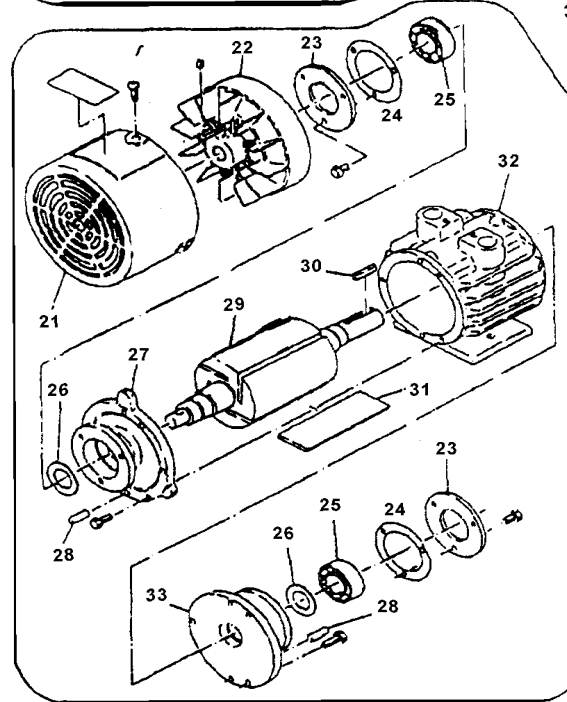

#	Part name	Part number	
1	Vacuum Regulator	3039289010	1
2	Pressure Regulator	3000049010	1
3	Pressure Gauge	4002320010	1
4	Vacuum gauge	4039371010	1
*5	<i>SDX Case Complete</i>		1
6	Manifold Bolt		2
*7	<i>Manifold Cap</i>	3039287020	2
8	Manifold Cap Gasket	3039292010	2
9	SDX Case	1031013010	1
10	Plug	4039361010	
11	Filter Rod	4039360040	2
12	Filter	4000028010	2
13	Spring	40393590010	2
14	Filter Gasket	3039263010	2
15	Filter Case KRX-3	3039259010	1
16	Gasket Washer	4000695010	2
17	Knob	4034947010	2
18	Muffler Cover	3039260010	1
19	Pump Only KRX-3		1
20	Manifold Gasket	4009579010	1
21	Fan Housing Guard	3039901010	1
22	Fan	2034550010	1
23	Bearing Cover	4009352010	2
24	Liner/Shim		
25	Bearing	39001116220	2
26	Bearing Retainer Stop	4009353010	2
27	Side Plate F.S.	3039266010	1
28	Pin	33611111300	4
29	Rotor	3039273010	1
30	Key	33300412000	1
31	Vane/Blade	4009564010	4
32	Pump Housing KRX-3	2034516010	1
33	Side Plate M.S.	3039267010	1
34	Pump Side Coupling	4034905010	1
35	Spider	4002338010	1
36	Motor Side Coupling	4034905020	1
37	Motor		1
38	Coupling Guard	3036521010	1
39	Base		1

Jallo Equipment & Supply Inc.

2030 West Parkes Drive
Broadview, IL 60155

(708)410-1780/fax1790

www.jallo.com E-mail:jallo@ais.net

Orion Vacuum Pump Model KRX-3 Parts Breakdown