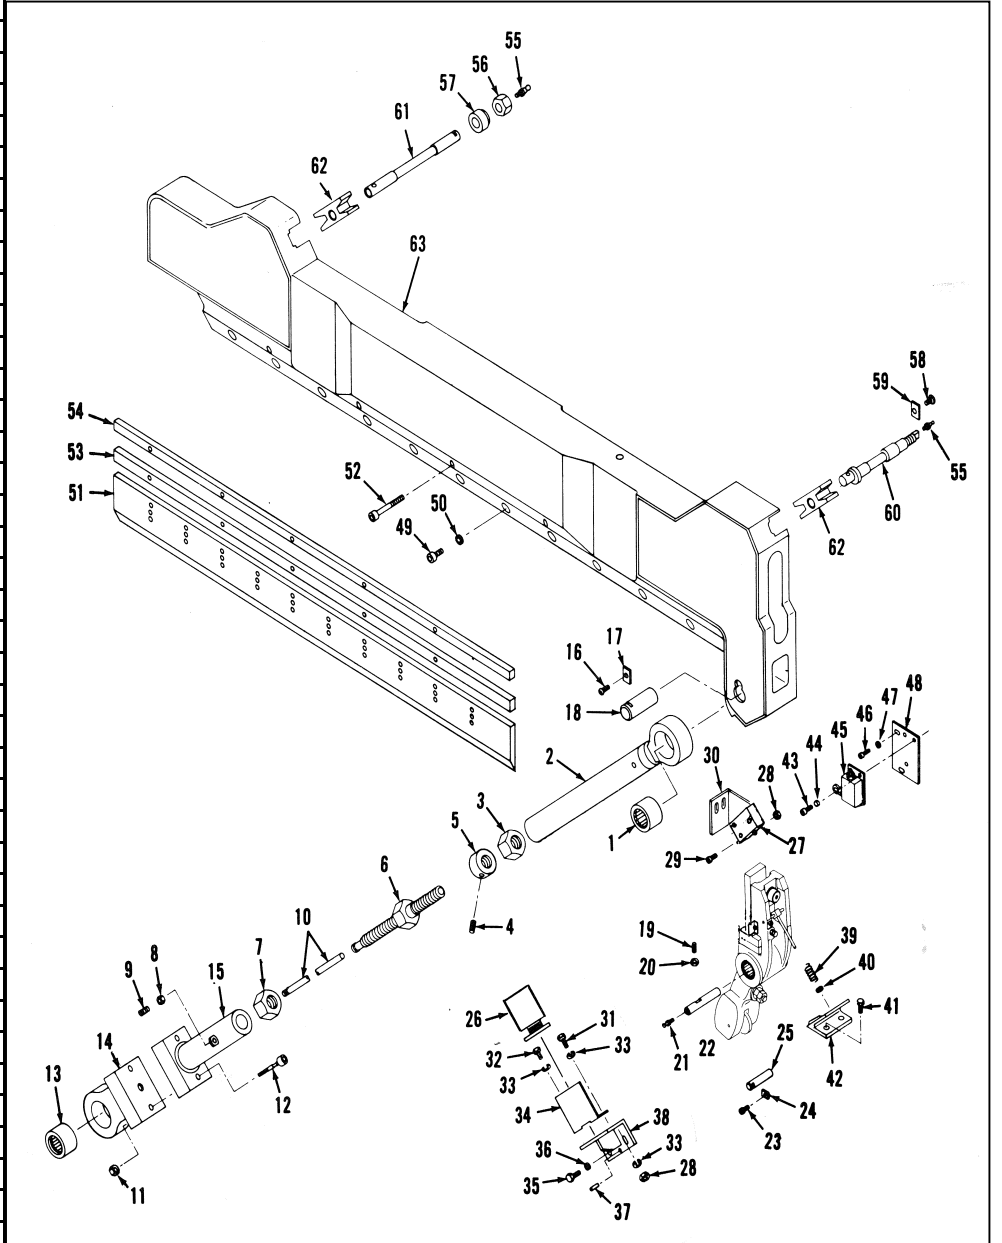

Lawson Knife Bar Assembly 42", 47", 52"

#	Part No.	Description	Qty
1	6667	Neddle Bearing	1
2	2BA4048	Upper Pull Bar	1
3	2BA2091	Hexagon Nut (Right)	1
4	520CP	Setscrew	1
5	2BA2158	Collar	1
6	2BA4029	Adjusting Screw	1
7	2BA2092	Hexagon Nut (Left)	1
8	923	Hexagon Nut	1
9	523CP	Setscrew	1
10	2BA2152	Safety Rod	1
11	982	Self Locking Nut	2
12	2BA2155	Shear Bolt	2
13	6044	Neddle Bearing	2
14	2BA4049	Overload Terminal	1
15	2BA4050	Flange Assembly	1
16	6034	Button Head Screw	1
17	3BA2068	Retaining Clip	1
18	2BA2101	Knife Bar Pin	1
19	547CP	Socket Head Setscrew	1
20	925	Hexagon Nut	1
21	2404	Fitting	1
22	2BA2234	Safety Latch Shaft	1
23	6034	Button Head Screw	1
24	3BA2068	Retaining Clip	1
25	2BA2086	Rod	1
26	6666	Saftey Latch Solenoid	1
27	6487	Limit Switch	1
28	980	Self Locking Nut	7
29	206	Socket Head Cap Screw	3
30	2BA2080	Switch Mounting Plate	1
31	6046	Hexagon Head Cap Screw	2
32	204	Socket Head Cap Screw	2
33	1190	Lock Washer	4
34	2BA4056	Solenoid Cover	1
35	6010	Hexagon Head Cap Screw	2
36	1133	Flat Washer	2
37	2098	Spring Pin	1
38	2BA2164	Solenoid Mounting Bracket	1
39	0BA2025	Spring (Used on 42", 47")	1
39	0BA2024	Spring (Used on 52")	1
40	6540	Thrust Washer	1
41	6010	Hexagon Head Cap Screw	2
42	2BB2000	Stop Bracket	1
43	204	Socket Head Cap Screw	3
44	2BA2242	Spacer	3
45	6743	Limit Switch	1
46	202	Socket Head Cap Screw	2
47	1131	Flat Washer	2
48	2BA2241	Switch Mounting Bracket	1
49	2BA2044	Knife Bolt (42" & 47")	9
49	2BA2044	Knife Bolt (52")	11
50	2BA2045	Knife Bolt Washer (42",47")	9
50	2BA2045	Knife Bolt Washer (52")	11
50	2BA4016	Knife (Used on 42")	1
51	2BB4001	Knife (Used on 47")	1
51	2BC4002	Knife (Used on 52")	4
52	225	Screw (42" & 47")	5
52	225	Screw 52"	1