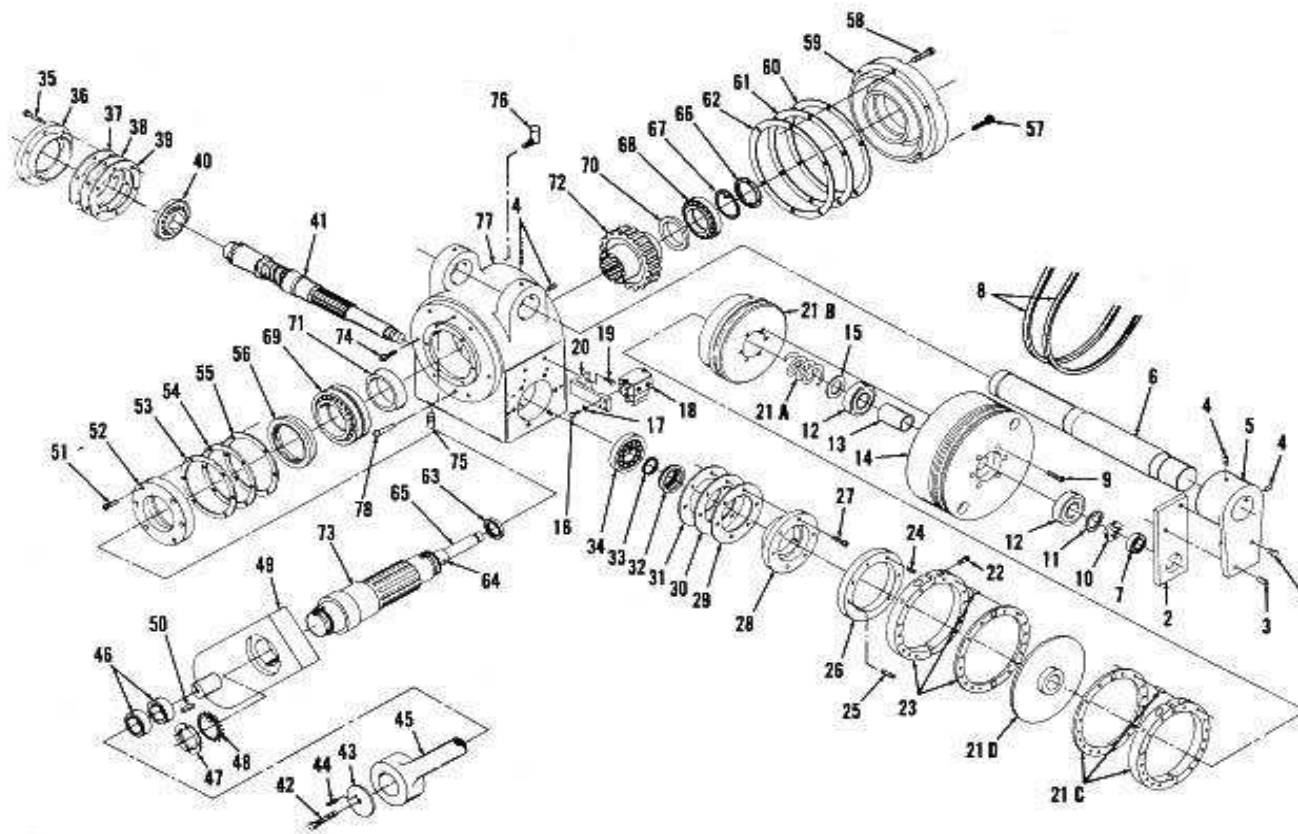

#	Part #	Description	Qty
1	6207	Screw	2
2	6BA2055	Plate Moutning	1
3	6BA2057	Taper Pin	2
4	544CP	Setscrew	6
5	6BA5017	Bracket	1
6	6BA4025	Bracket Support	1
7	6206	Ball Bearing	1
8	8639	V Belt	1
9	224	Socket head Screw	6
10	958	Lock Nut Bearing	1
11	1158	Lock Bearing Washer	1
12	6012	Spacer	2
13	6BA2025	Flywheel	1
14	6BB5005	Spacer	1
15	6BA2027	Screw	1
16	671	Washer	4
17	1171	Washer	4
18	1493	Brush Holder	1
19	6047	Screw	2
20	6BA2045	Bracket	1

#	Part #	Description	Qty
21	6BA5005	Magnetic Clutch Assem.	1
21A	LCM-18	Spring	1
21B	NO #	Armature Assem.	1
21C	LCM-323	Adjusting ring & lining	1
21D	LCM-324	Hub & center plate	1
22	223	Screw	2
23	6BA5012	Brake Shoe Assembly	1
24	221	Screw	6
25	3113	Dowel Pin	1
26	6BA4012	Brake Shoe Adapter	1
27*	241	Screw	6
28*	6BA4013	Cap	1
29-31*	6BA20_	28,35,32- Plastic Shims	AR
32*	6015	Oil Seal	1
33*	6BA2058	Spacer	1
34*	6014	Roller Bearing	1
35*	6051	Screw	6
36*	6BA5015	Cap	1
37-39*	6BA20_	59,60,61- Plastic Shims	AR
37-40*	6016	Roller Bearing	1

#	Part #	Description	Qty
41*	6BA6013	Wormshaft	1
42*	6051	Screw	1
43*	2BA2067	Crank Washer	1
44*	2062	Spring Pin	1
45*	2BA2048	Terminal	1
46*	6044	Needle Bearing	2
47*	964	Lock Nut Bearing	1
48*	1164	Lock Bearing Washer	1
49*	2BB5002	Crank Assembly	1
50*	6BA2104	Key	1
51*	244	Screw	6
52*	6BA4018	Cap	1
53-55*	6BA20_	36,37,38- Plastic Shims	AR
56*	6019	Oil Seal	1
57*	245	Socket Head Cap Screw	1
58*	6042	Hexagon Head Cap Screw	5
59*	6BA5009	Cap	1
60-62*	6BA20_	39,40,41- Plastic Shims	AR
63*	6020	Oil Seal	1
64*	1572	Taper Pin	1
65*	6BA2047	Camshaft	1
66*	964	Nut	1
67*	1164	Washer	1
68*	6023	Bearing	1
69*	6018	Roller Bearing	1
70-71*	6BA4016 & 6BA4017	Spacers	1
72*	6BA5007	Worm gear	1
73*	6BA5008	Crankshaft	1
74	251	Socket Head Cap Screw	6
75*	3823	Plug	1
76*	2426	Oil Gauge	1
77*	6BA6009	Right Hand Gear Box	1
78	6BA2054	Threaded taper Pin	2
*	6BB6000	GEARBOX- Complete,consisting of all the parts asterisked.	